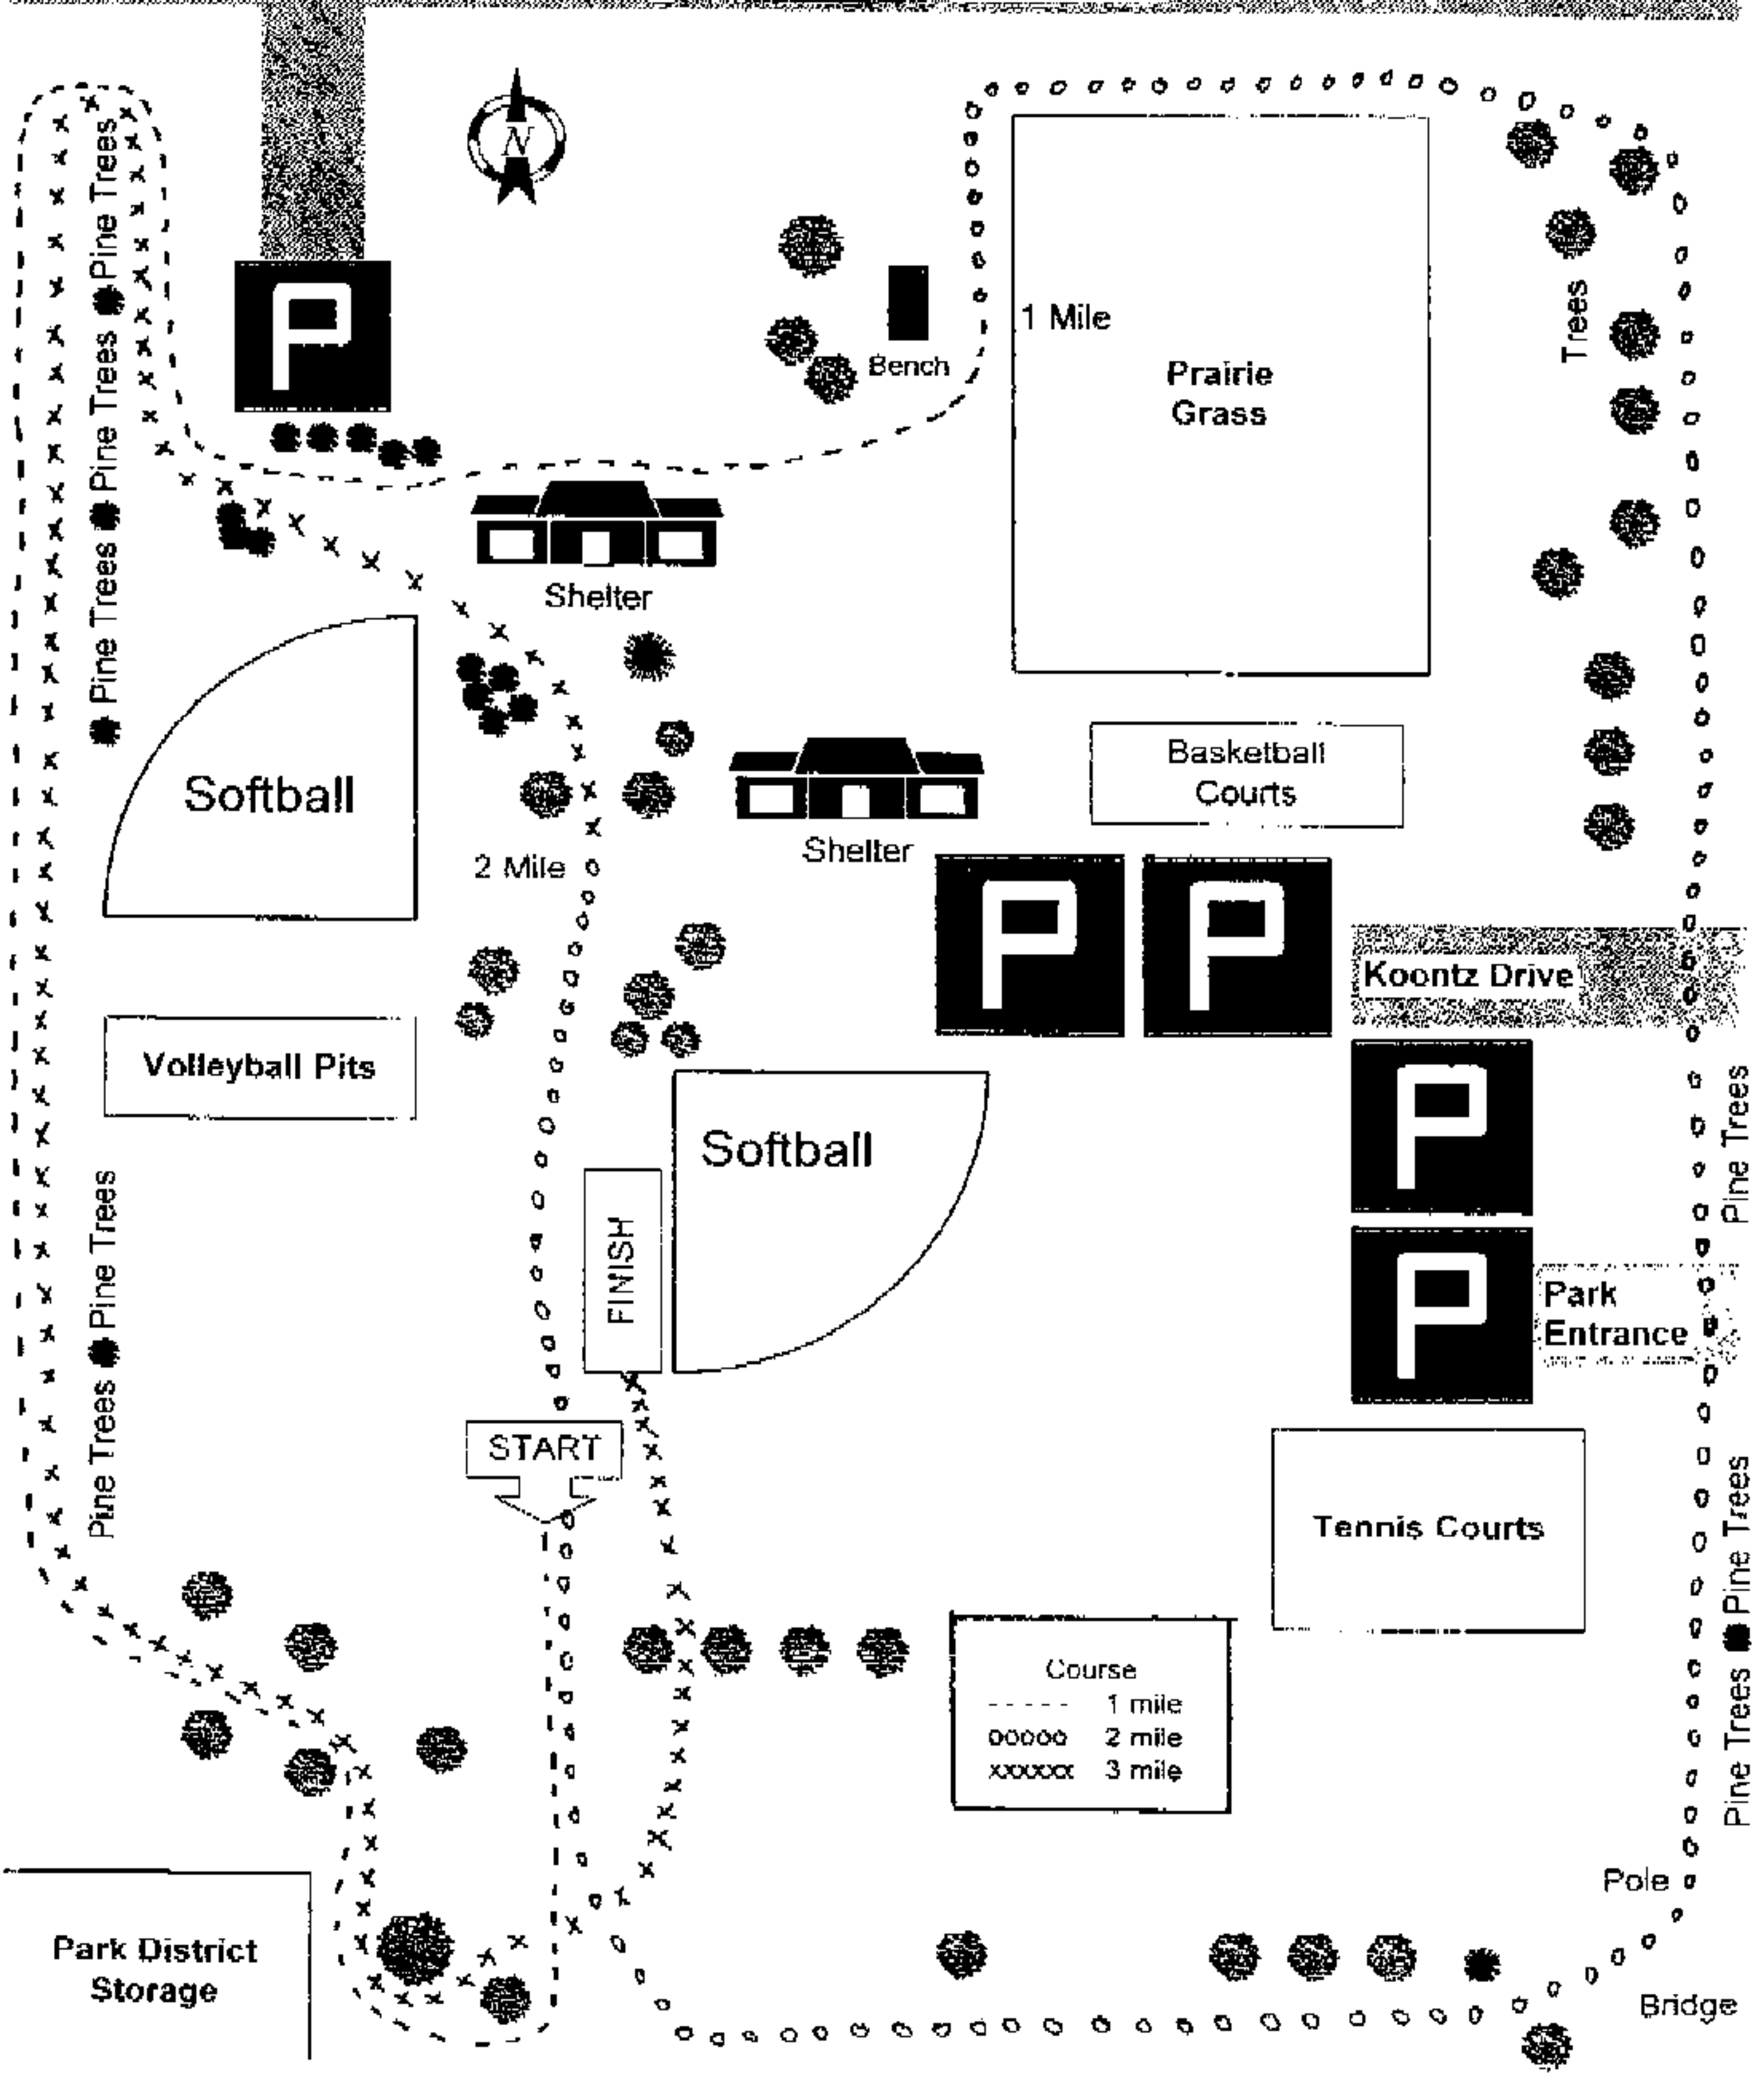

Oregon Trail Road

Bench

1 Mile

Prairie Grass

Trees

Shelter

Softball

Shelter

Basketball Courts

2 Mile

Koontz Drive

Volleyball Pits

Softball

FINISH

Park Entrance

START

Tennis Courts

Course

- 1 mile
- 2 mile
- 3 mile

Park District Storage

Pole

Bridge