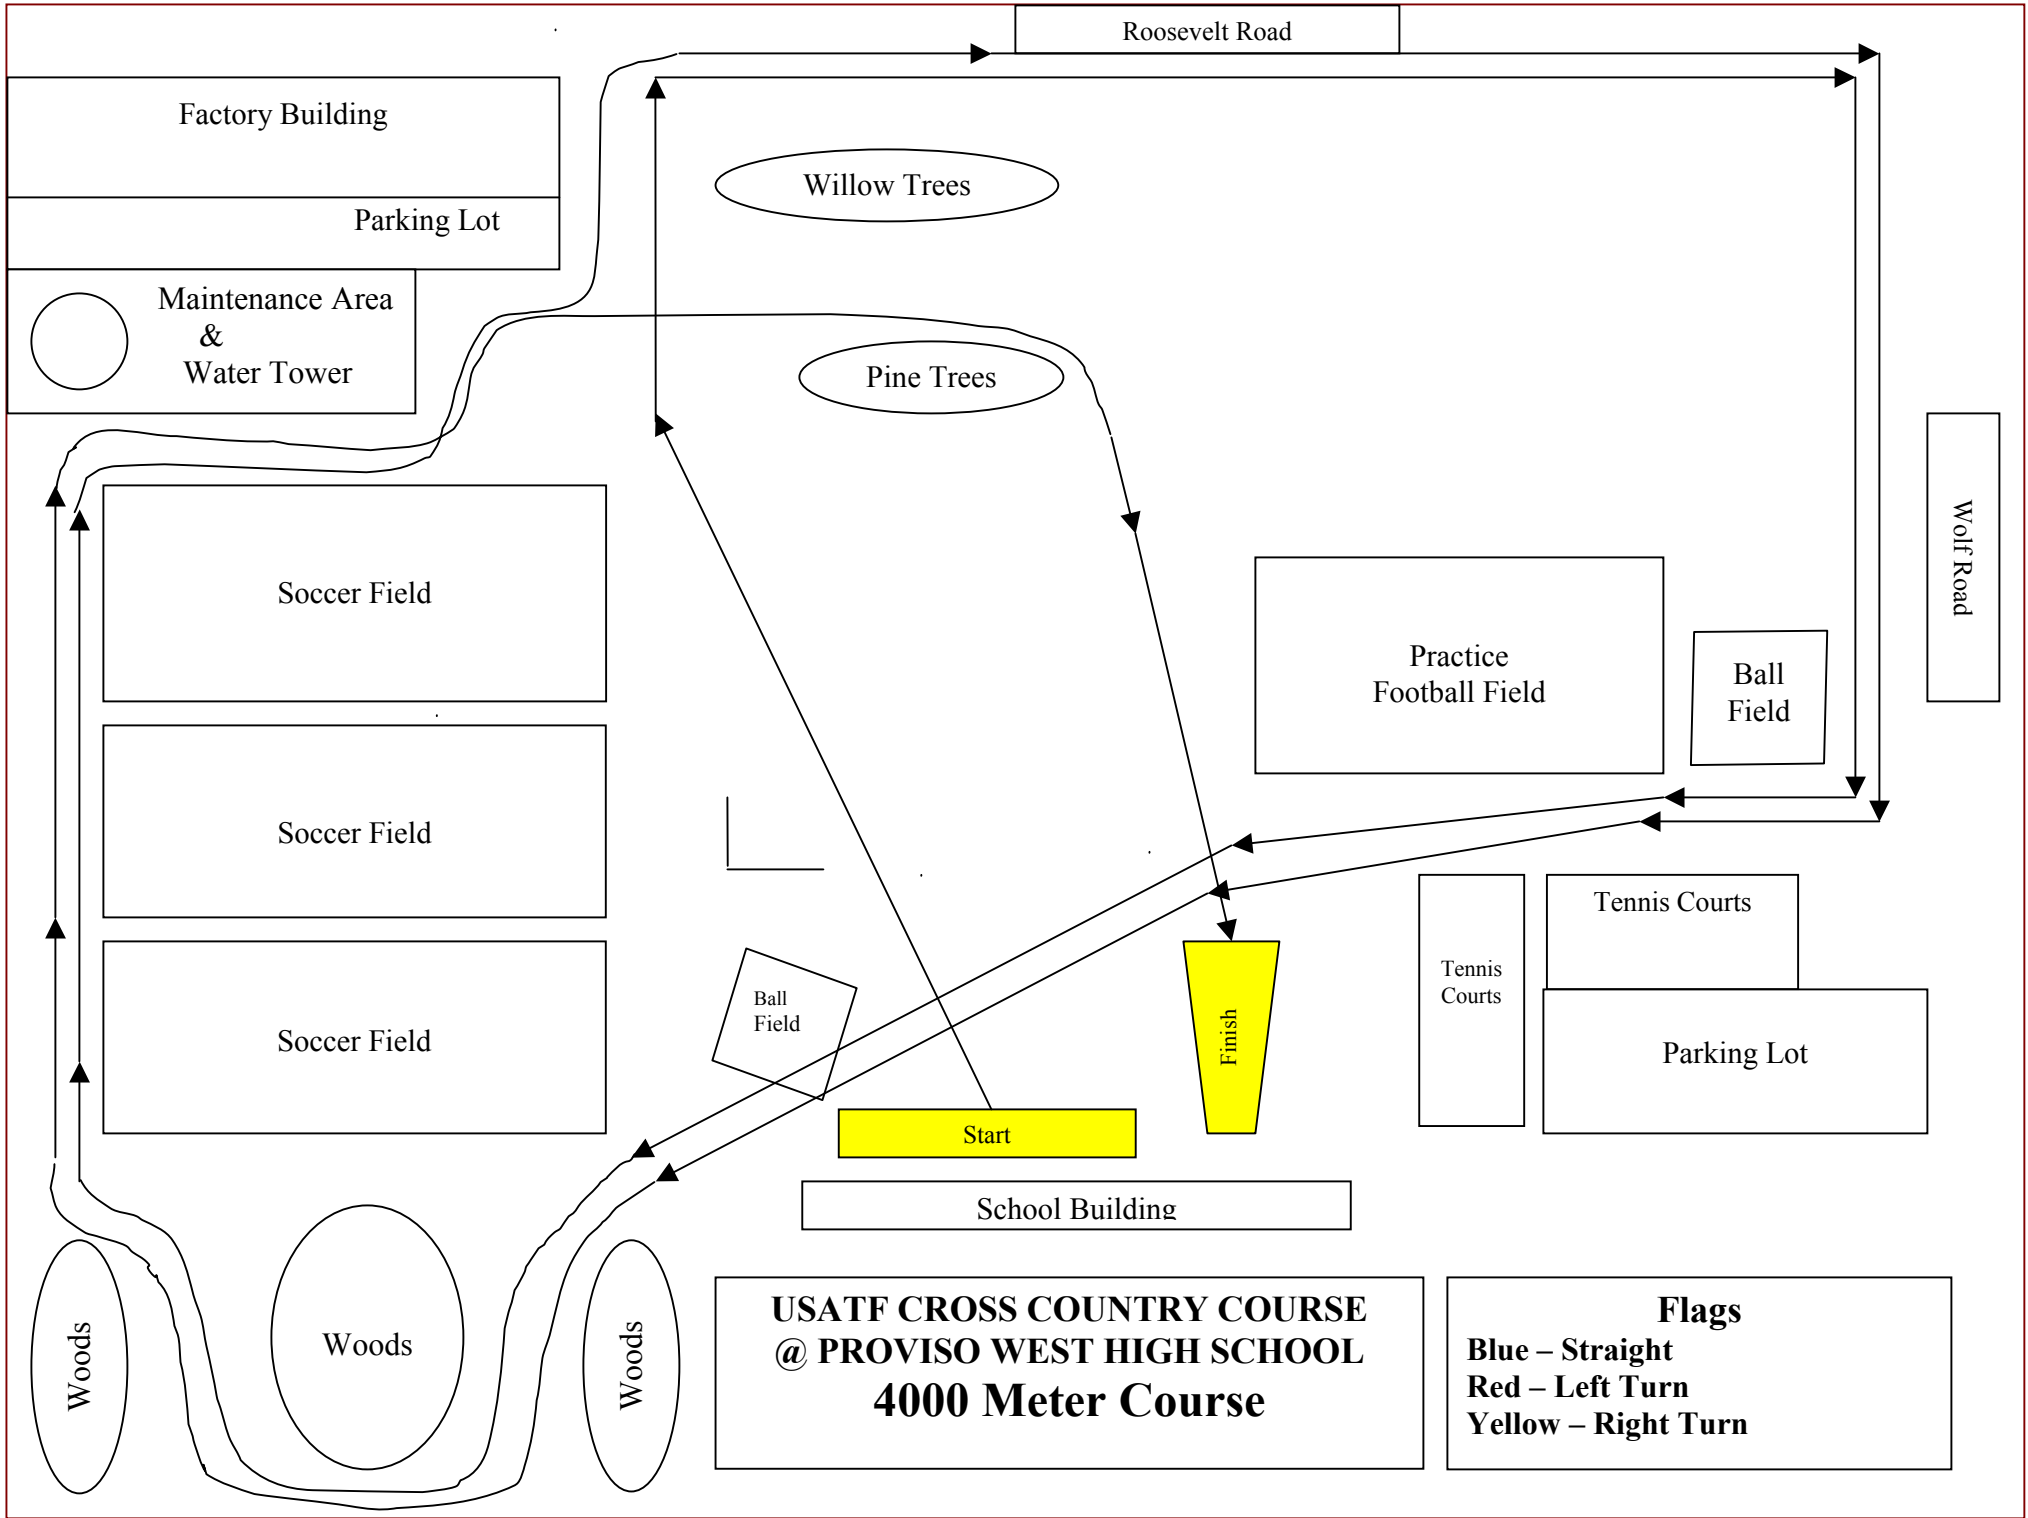

Roosevelt Road

Factory Building

Parking Lot

Maintenance Area
&
Water Tower

Willow Trees

Pine Trees

Soccer Field

Soccer Field

Soccer Field

Practice
Football Field

Ball
Field

Wolf Road

Tennis
Courts

Tennis Courts

Parking Lot

Ball
Field

Finish

Start

School Building

**USATF CROSS COUNTRY COURSE
@ PROVISO WEST HIGH SCHOOL
4000 Meter Course**

Flags
Blue – Straight
Red – Left Turn
Yellow – Right Turn

Woods

Woods

Woods