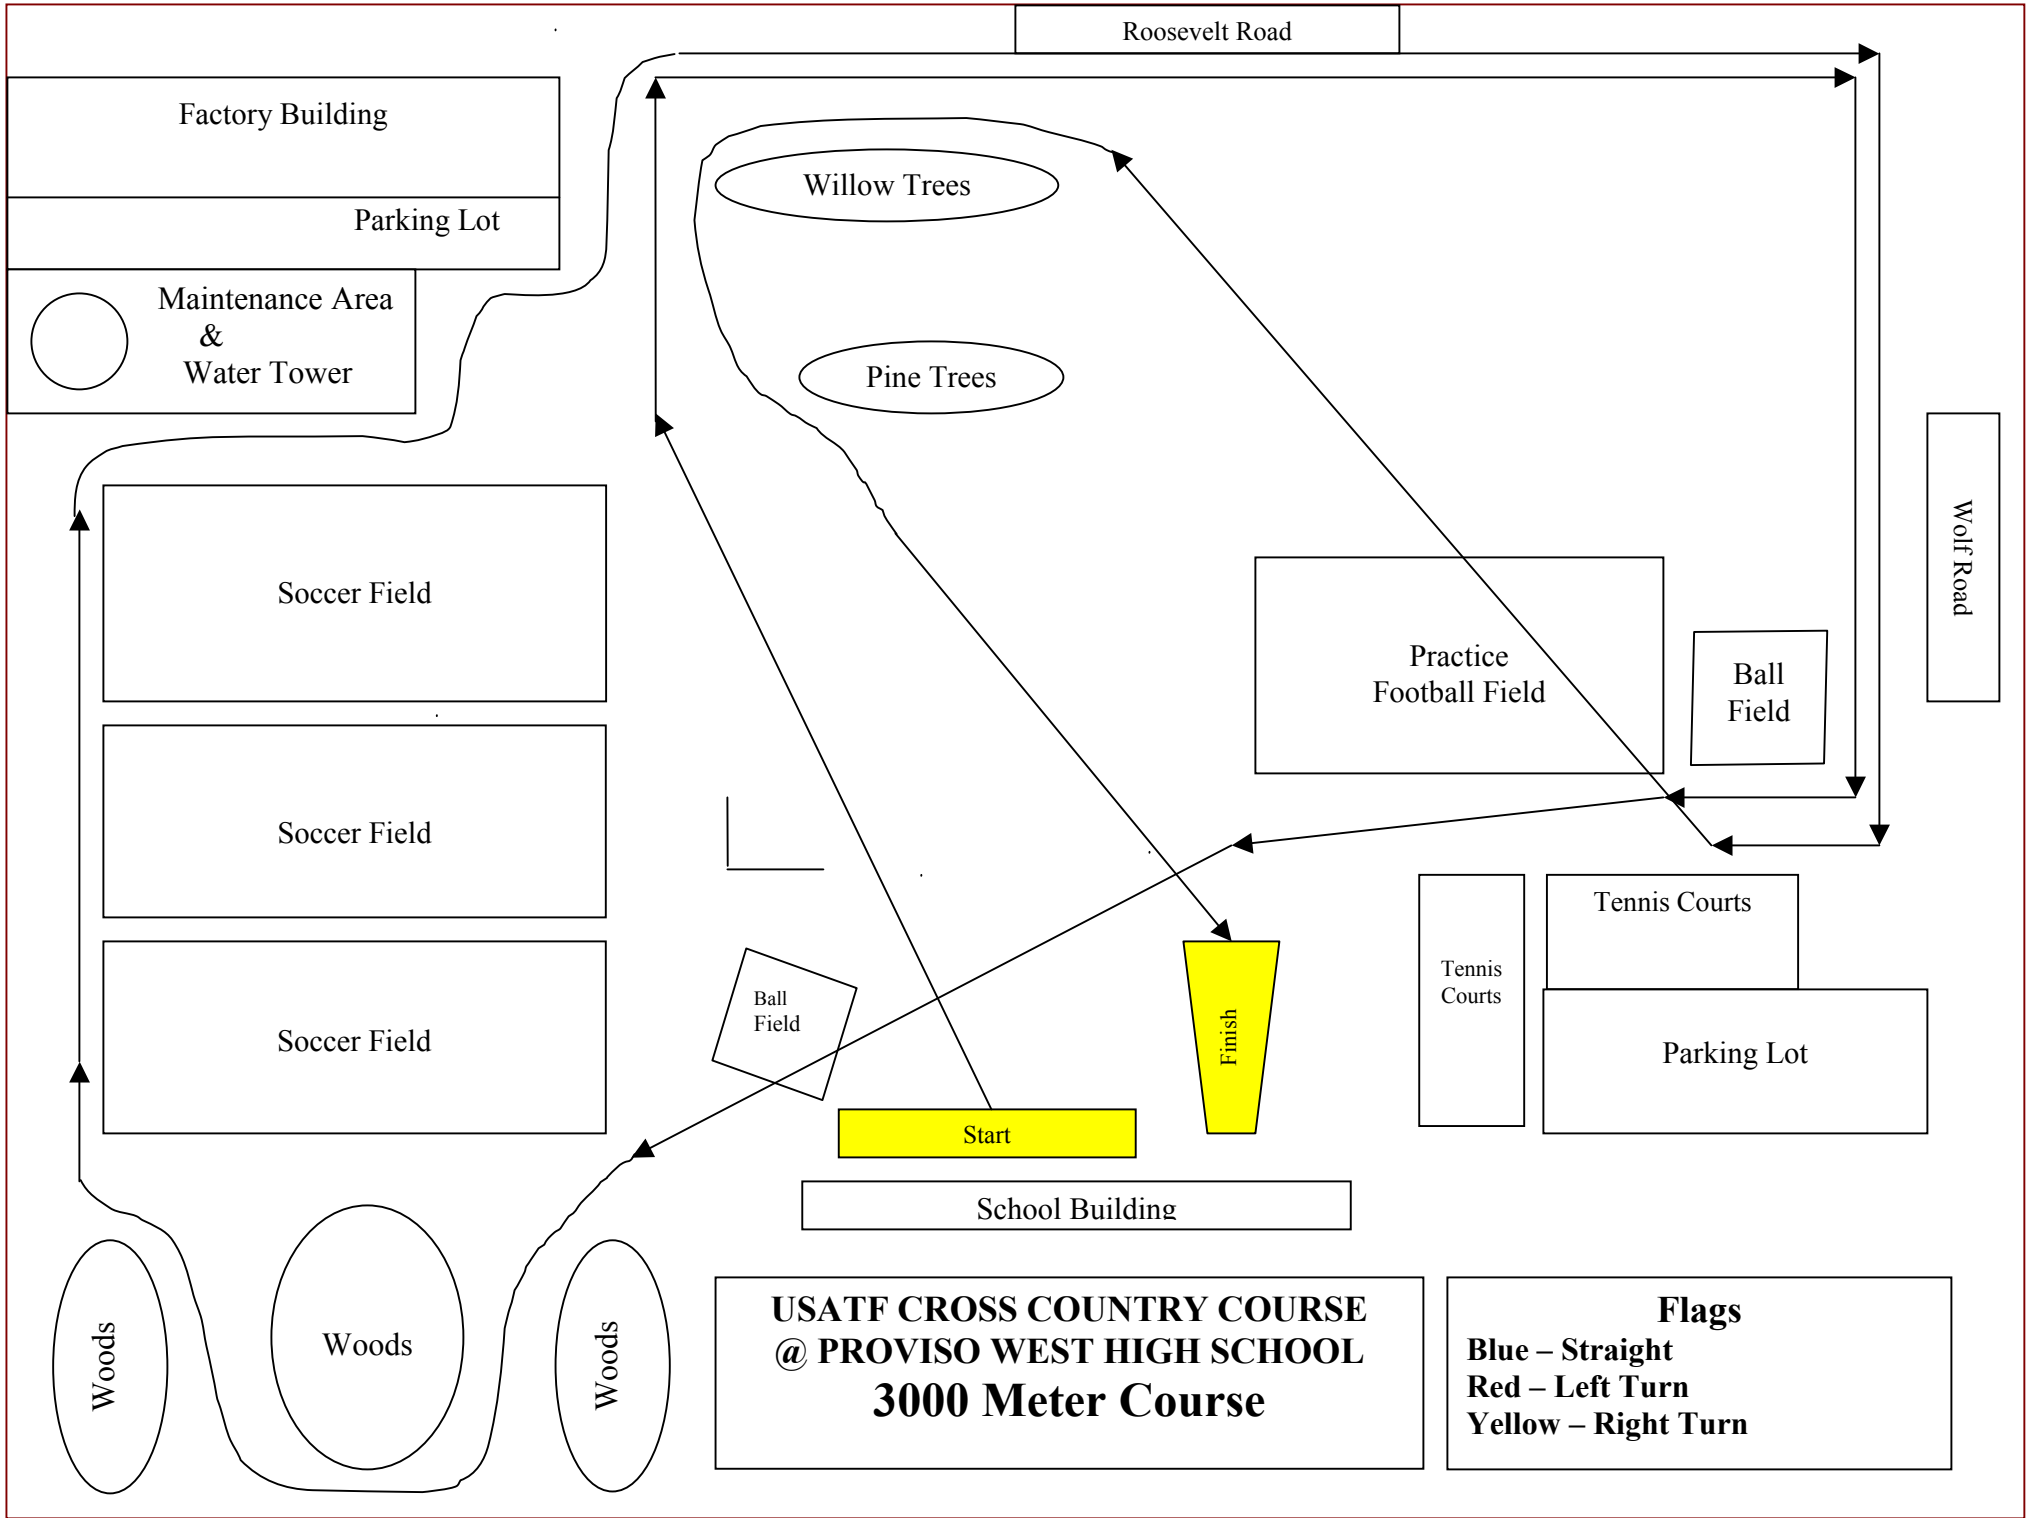

**USATF CROSS COUNTRY COURSE
@ PROVISO WEST HIGH SCHOOL
1500 Meter Course**

Flags
Blue – Straight
Red – Left Turn
Yellow – Right Turn

Roosevelt Road

Factory Building

Parking Lot

Maintenance Area
&
Water Tower

Tennis Courts

Tennis
Courts

Parking Lot

Ball
Field

Start

Finish

School Building

Woods

Woods

Woods

**USATF CROSS COUNTRY COURSE
@ PROVISO WEST HIGH SCHOOL
3000 Meter Course**

Flags
Blue – Straight
Red – Left Turn
Yellow – Right Turn

Roosevelt Road

Factory Building

Parking Lot

Maintenance Area
&
Water Tower

Tennis
Courts

Tennis Courts

Parking Lot

Ball
Field

Finish

Start

School Building

**USATF CROSS COUNTRY COURSE
@ PROVISO WEST HIGH SCHOOL
4000 Meter Course**