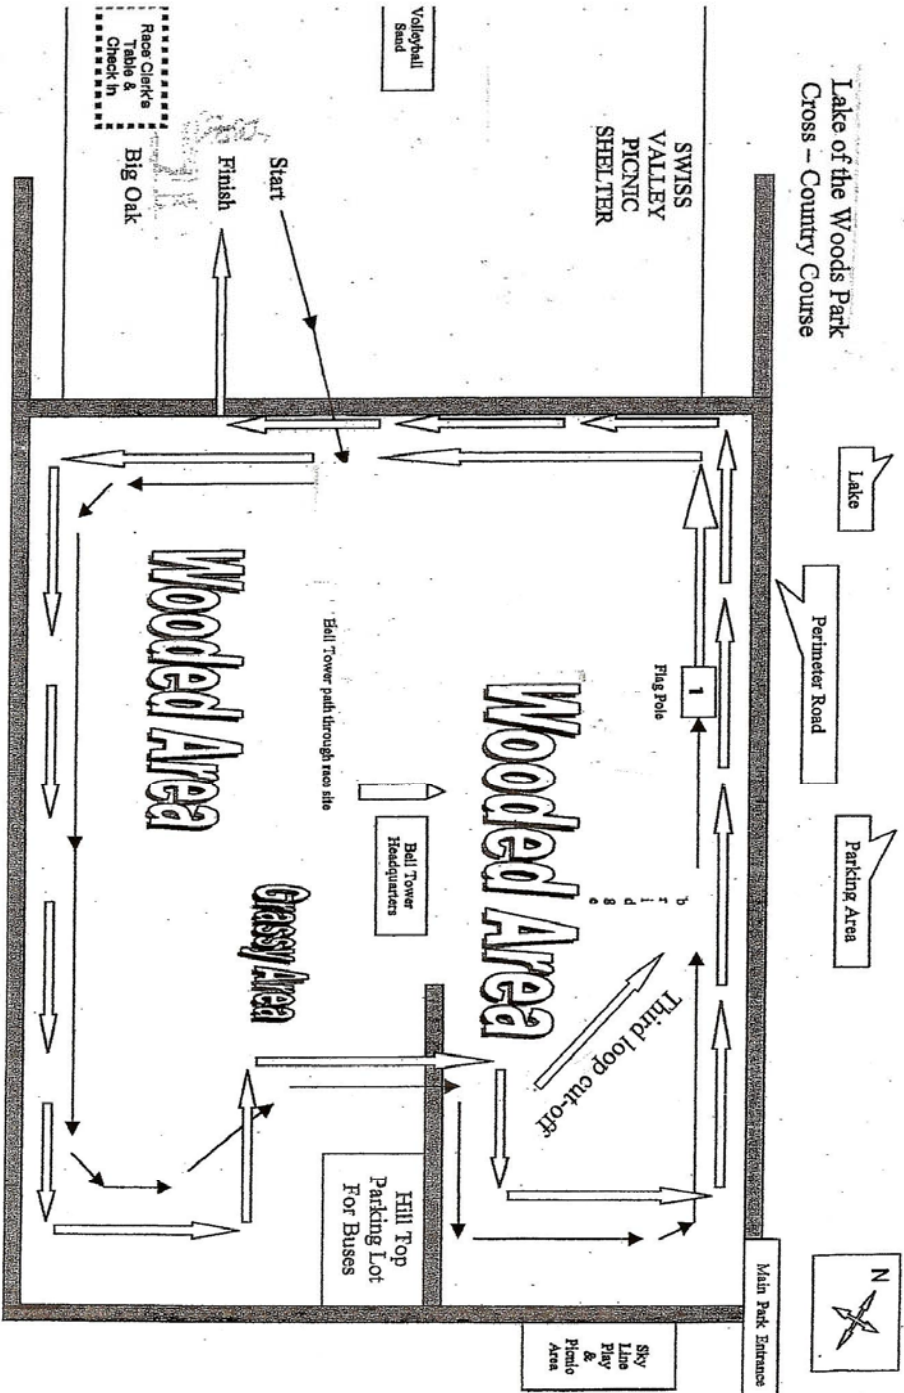

Lake of the Woods Park
Cross - Country Course

The 1500m course will be one loop.
 The 3000m course will be two loops.
 The 4000m course will be two full loops
 and one shortened loop.