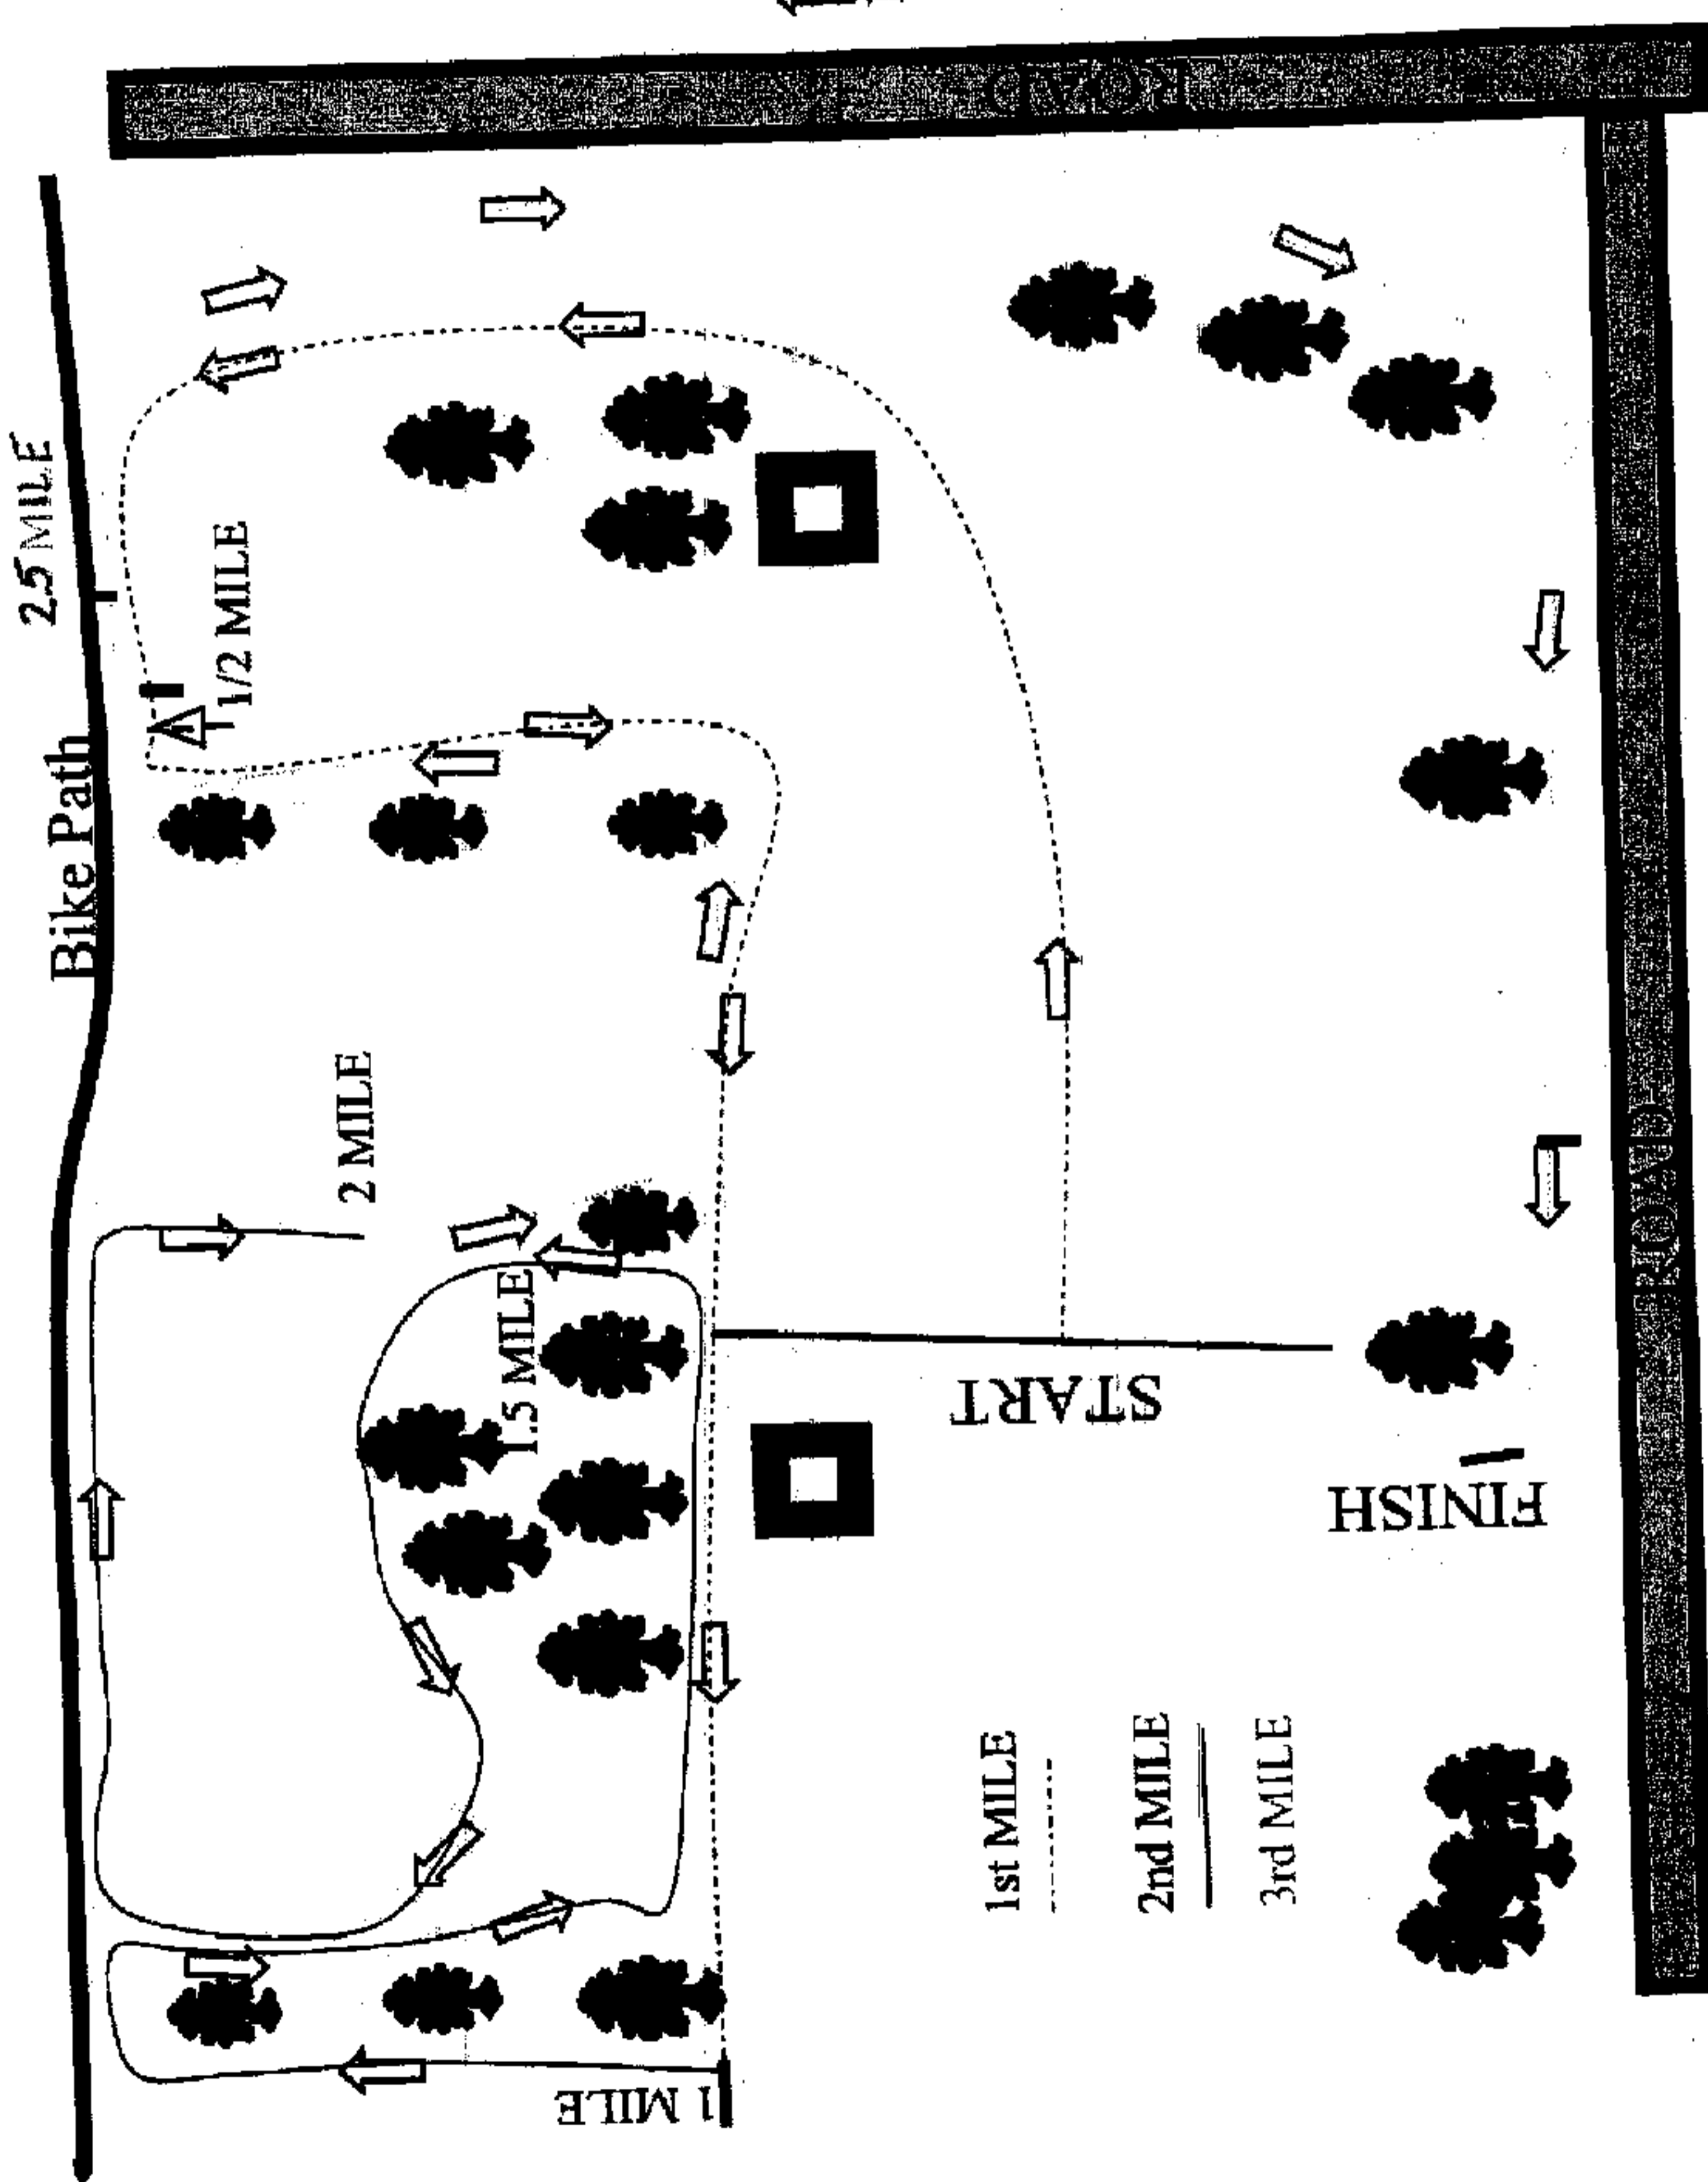

PALATINE
CROSS COUNTRY
4 K (2.5 MILE) COURSE

AT DEER GROVE FOREST PRESERVE
DUNDEE RD. & HICKS

DUNDEE RD. ENTRANCE

PALATINE
CROSS COUNTRY
3 MILE COURSE

AT DEER GROVE FOREST PRESERVE
DUNDEE RD. & HICKS

DUNDEE RD. ENTRANCE

Bike Path
2.5 MILE

1 1/2 MILE

2 MILE

1.5 MILE

1 MILE

START

FINISH

1st MILE

2nd MILE

3rd MILE

N