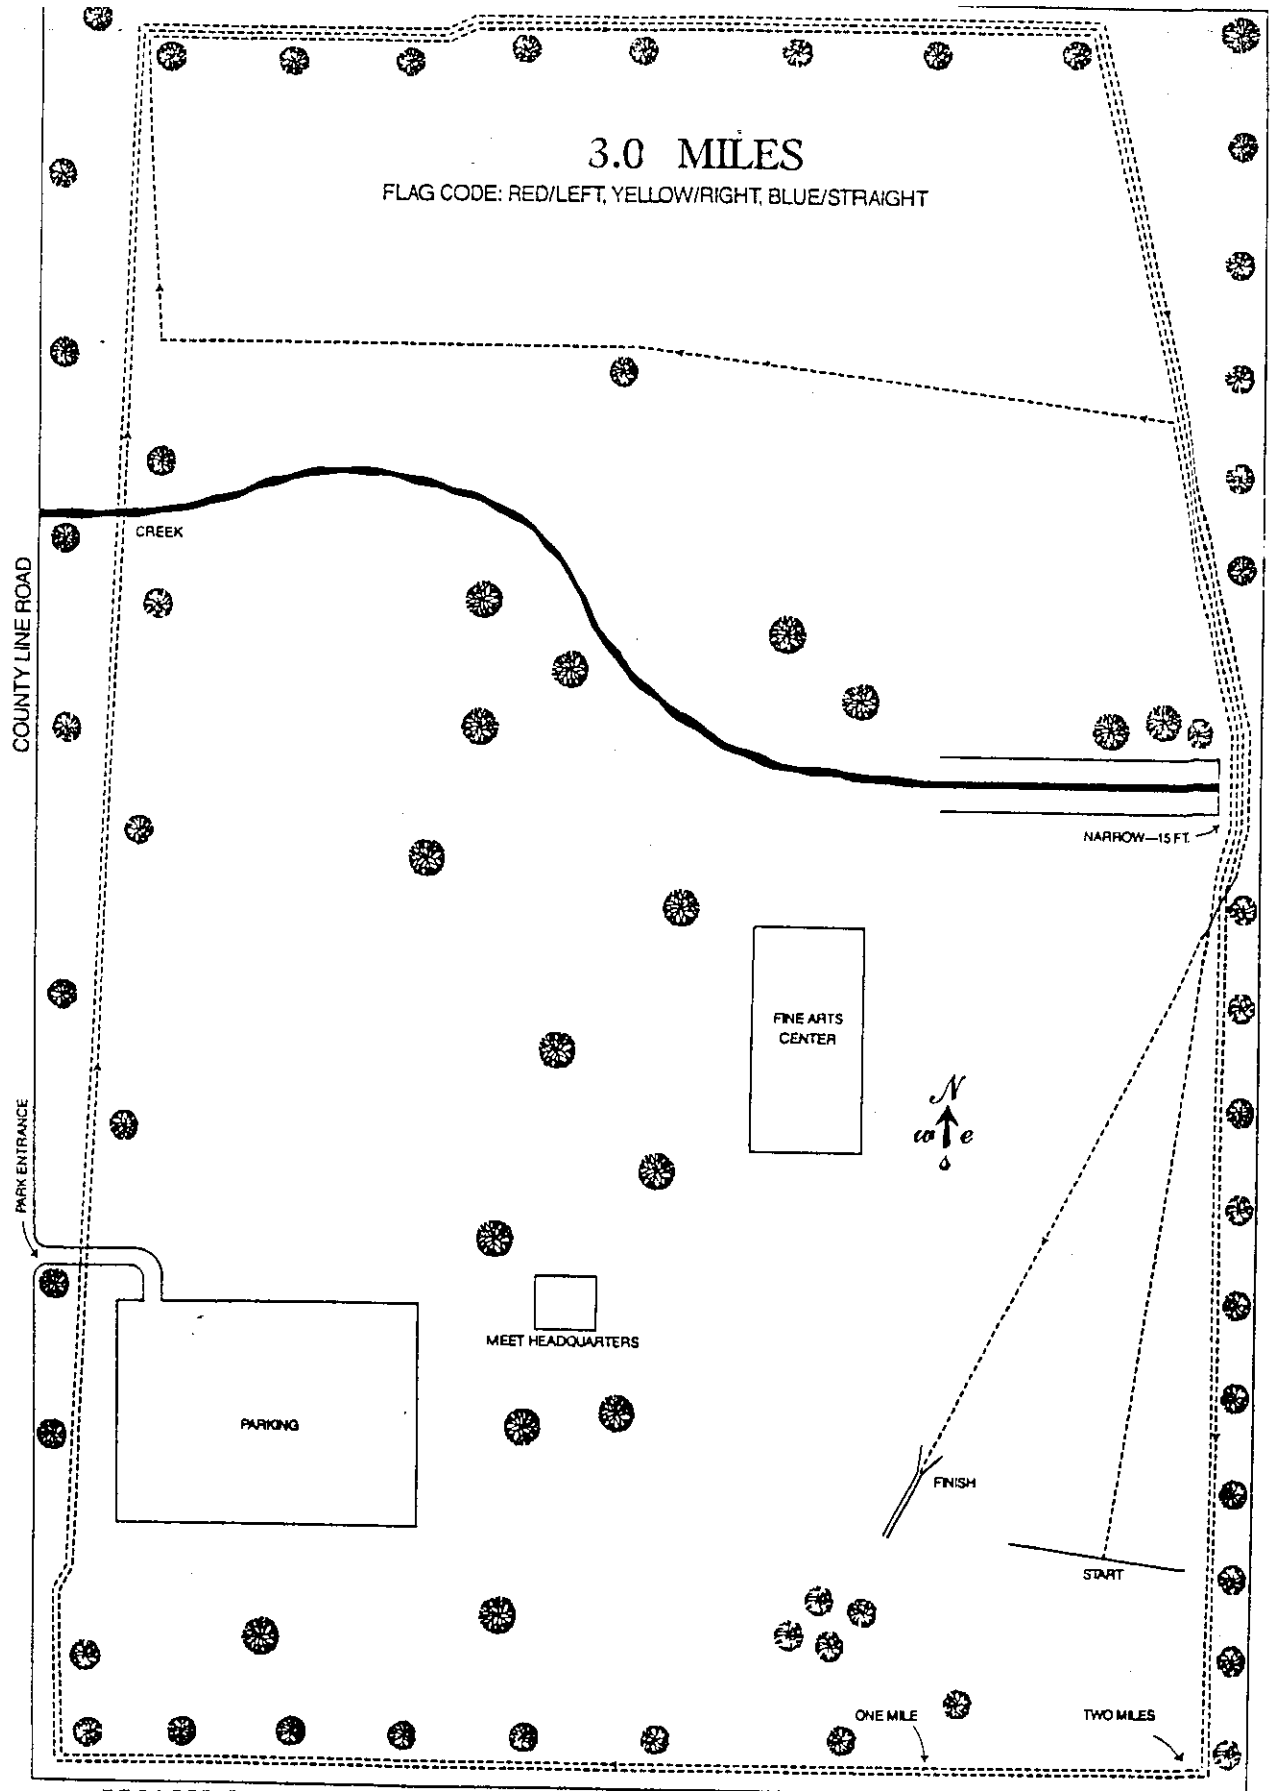

COURSE—2.0 MILES

FLAG CODE: RED/LEFT, YELLOW/RIGHT, BLUE/STRAIGHT

COUNTY LINE ROAD

CREEK

NARROW—13 FT.

FINE ARTS CENTER

MEET HEADQUARTERS

PARKING

FINISH

ONE MILE

START

KATHERINE LEGGE MEMORIAL • HINSDALE, ILLINOIS

KATHERINE LEGGE MEMORIAL • HINSDALE, ILLINOIS