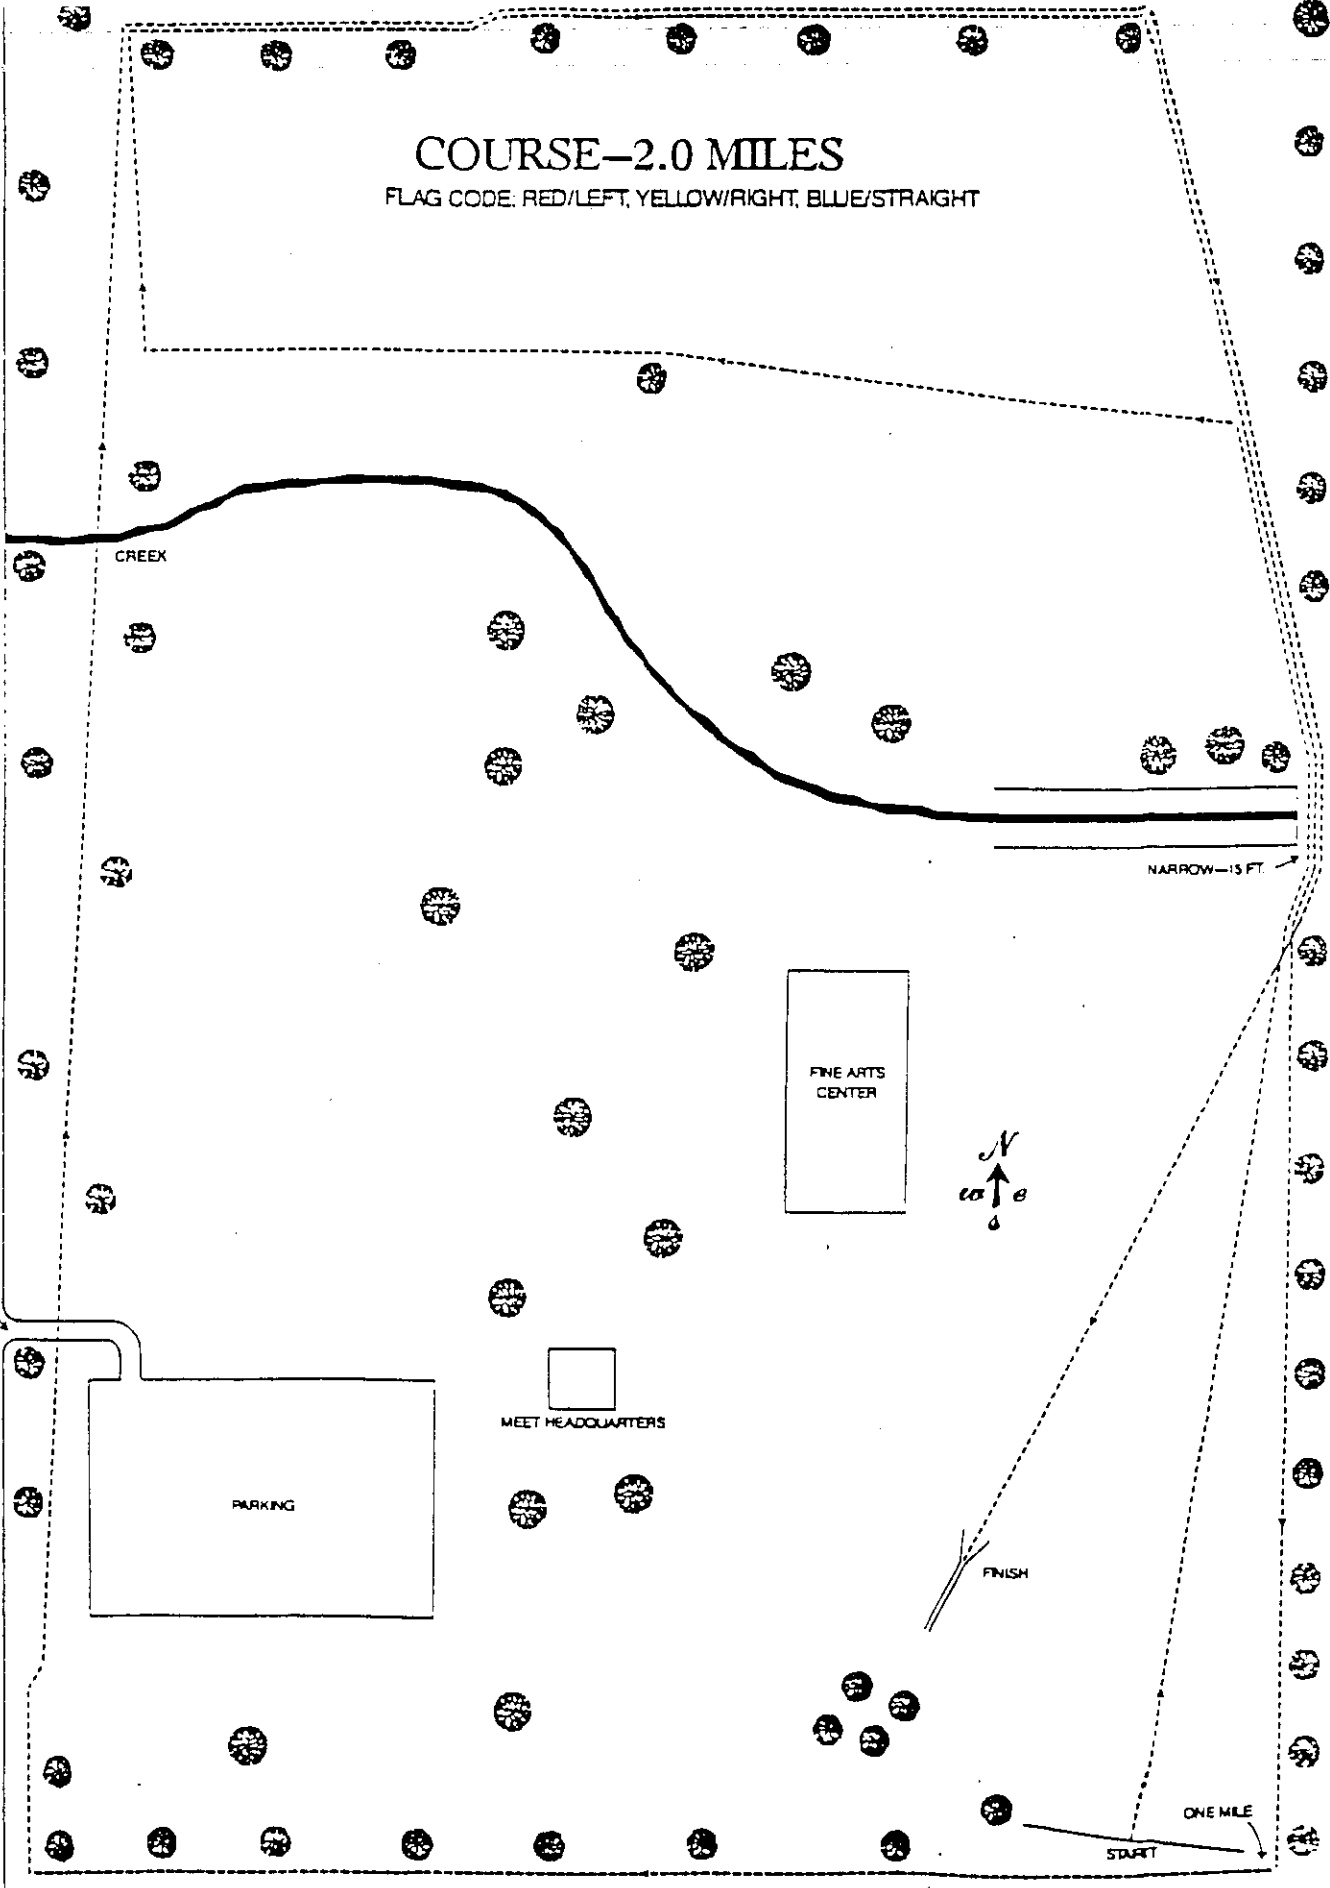

COURSE—2.0 MILES

FLAG CODE: RED/LEFT, YELLOW/RIGHT, BLUE/STRAIGHT

COUNTY LINE ROAD

CREEK

NARROW—13 FT.

FINE ARTS CENTER

MEET HEADQUARTERS

PARKING

FINISH

ONE MILE

START

KATHERINE LEGGE MEMORIAL • HINSDALE, ILLINOIS

KATHERINE LEGGE MEMORIAL • HINSDALE, ILLINOIS