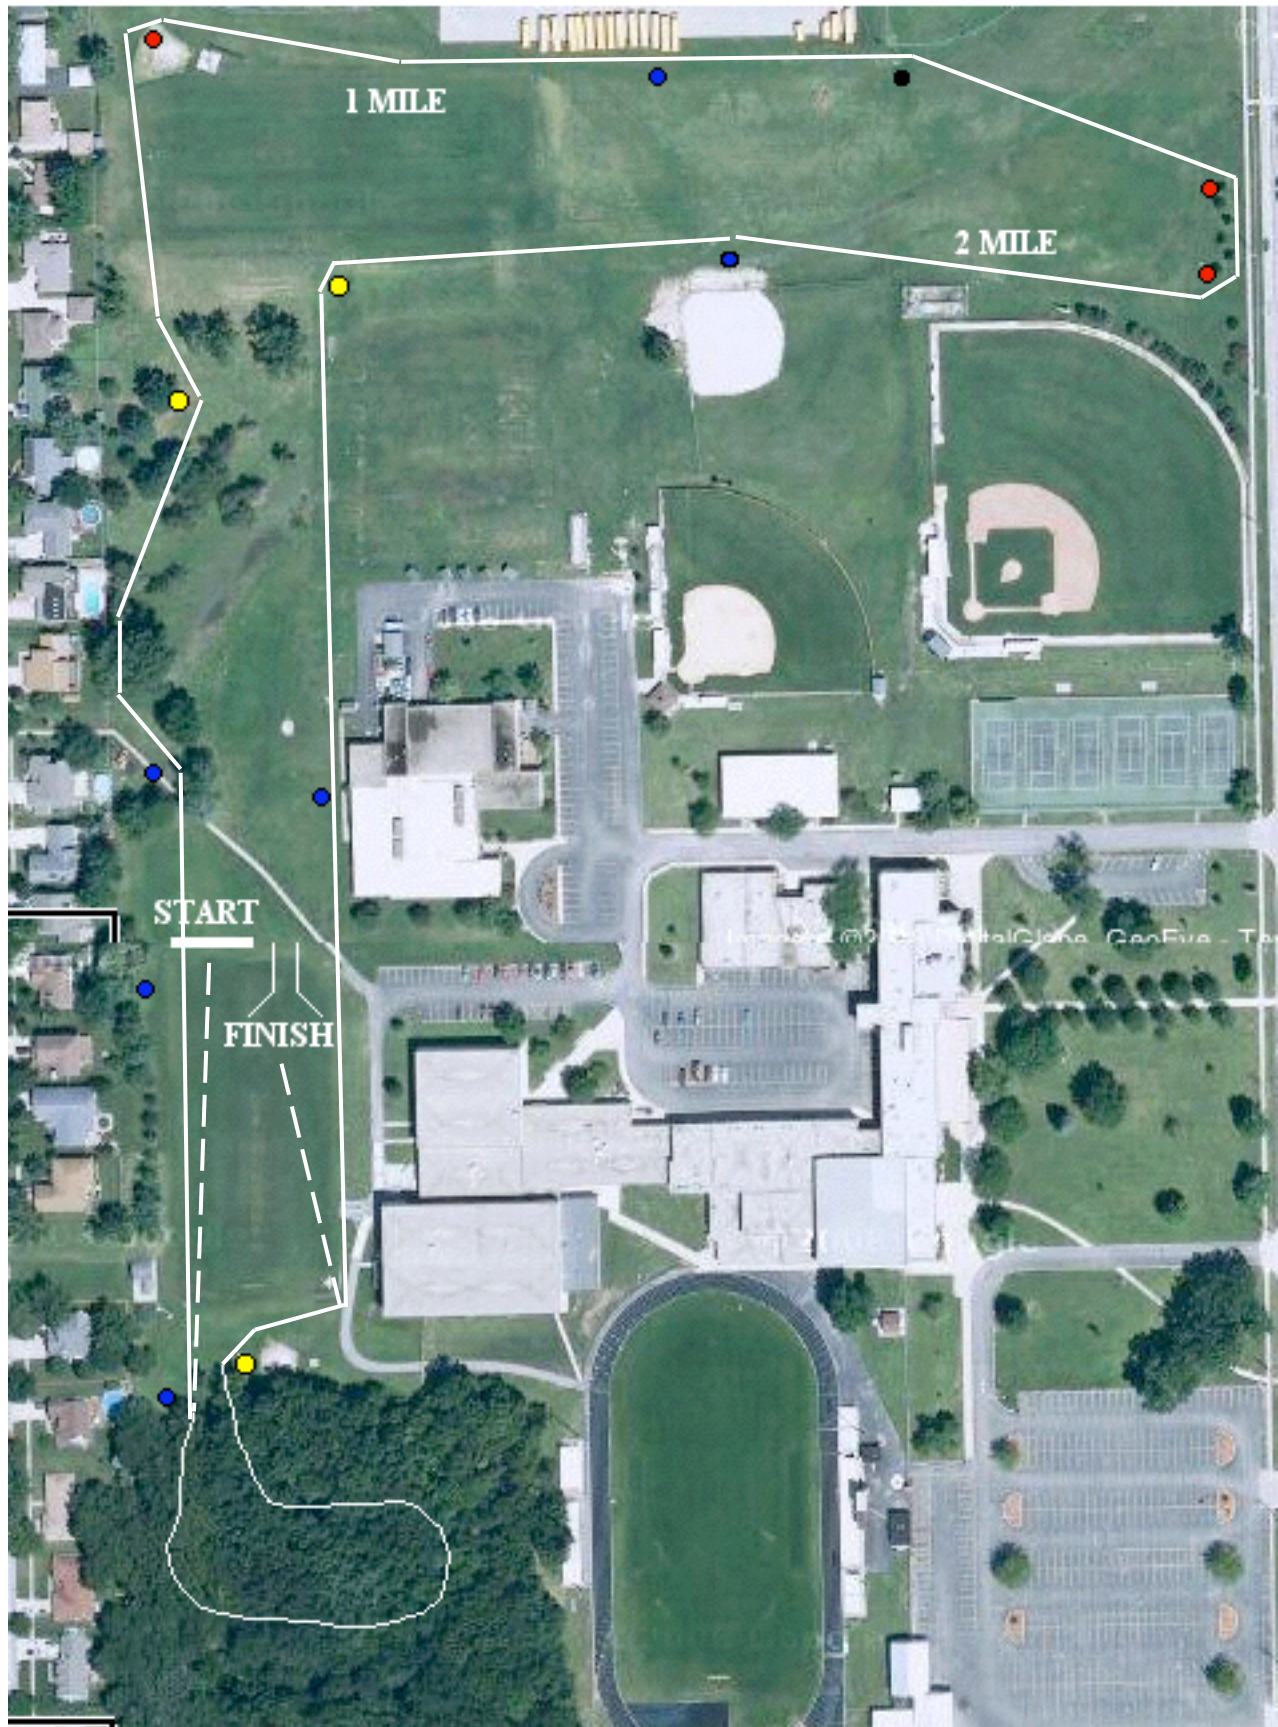

MCHS Cross Country Course

The course consists of two 1.25-mile loops. The last half-mile is from the start line, through the woods, to the finish line.