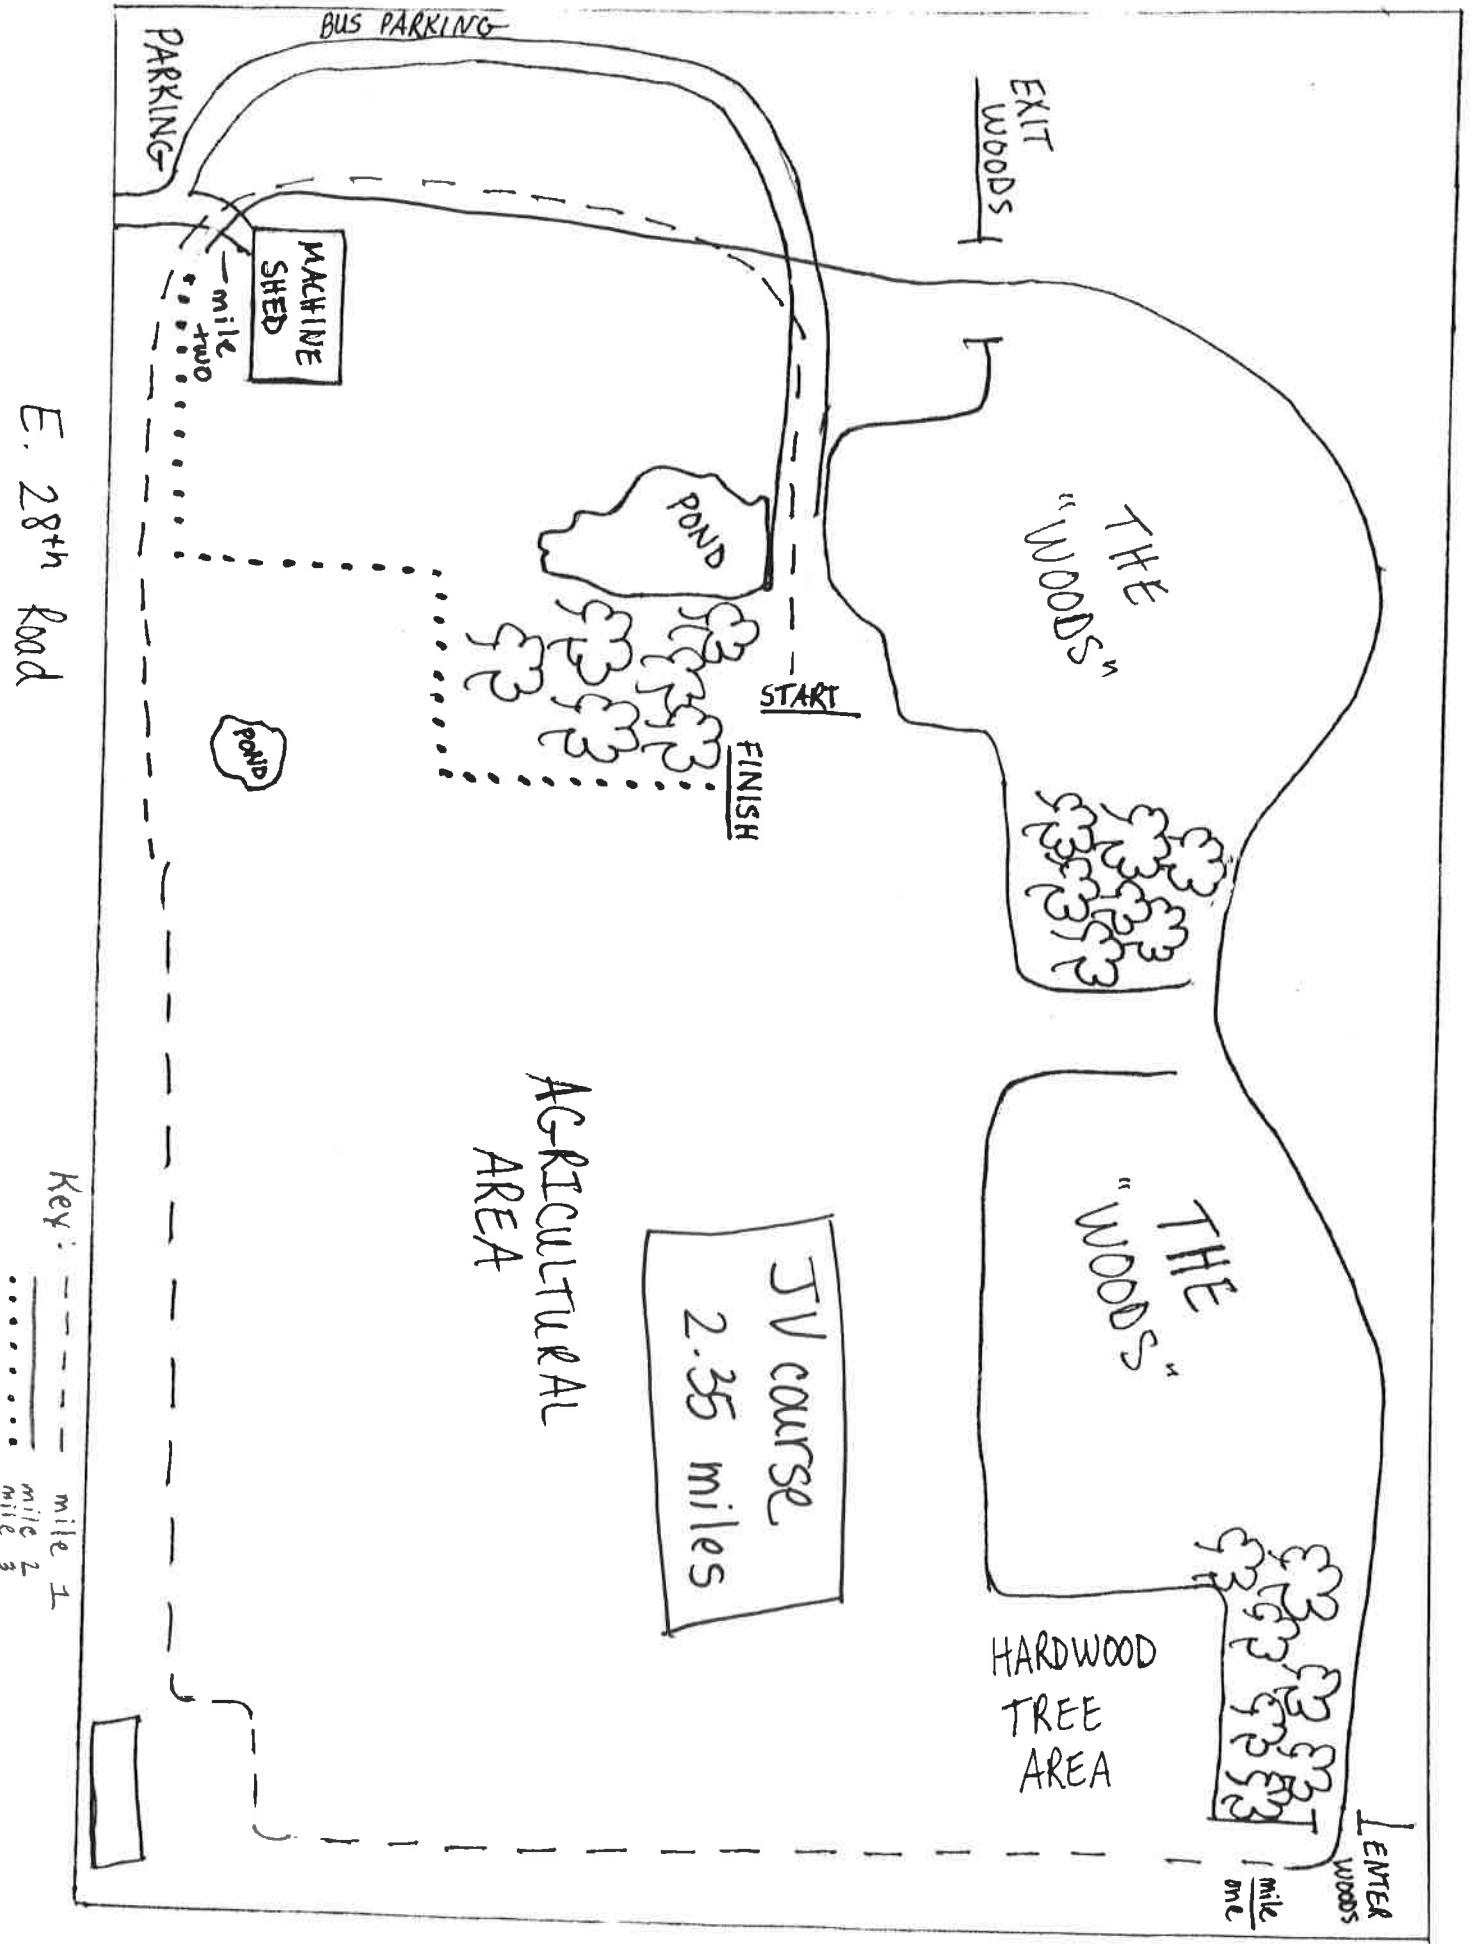

SENECA CROSS COUNTRY COURSE "THE WOODS"

E. 28th Road

PARKING BUS PARKING

MACHINE SHED

1/2 mile

POND

START

FINISH

EXIT WOODS

"THE WOODS"

"THE WOODS"

AGRICULTURAL AREA

TV course
2.35 miles

HARDWOOD TREE AREA

ENTER WOODS

1 mile